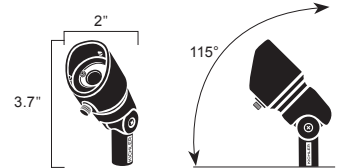

KICHLER®

ARCHITECTURAL OUTDOOR

Design Pro LED Accent 4W

16003 (4W 10° Spot) 16004 (4W 35° Flood) 16005 (4W 60° Wide Flood)

FEATURES

- Three beam spread options put light where you want it.
- A range of Kelvin color temperature choices from warm white 2,700K to pure white 3,000K.
- Radiax™ Optics deliver the greatest lumens per watt in the industry.
- Tight LED binning tolerances mean greater color consistency.
- Built-in adjustable cowl provides better glare control.
- 9V-15V operating range virtually eliminates voltage drop.

PROJECT:
TYPE:
ORDERING # :
COMMENTS:

PHOTOMETRIC INFORMATION

PRODUCT	DISTANCE	FOOTCANDLES	BEAM WIDTH	
10 Degree Spot 16003	8 Feet	22.2	2.1 Feet	<div style="display: flex; flex-direction: column; align-items: center;"> <div style="display: flex; align-items: center; margin-bottom: 20px;"> <div style="margin-right: 10px;">Narrow Spot</div>  </div> <div style="margin-bottom: 20px;">10 Degree Spread</div> <div style="display: flex; align-items: center; margin-bottom: 20px;"> <div style="margin-right: 10px;">Flood</div>  </div> <div style="margin-bottom: 20px;">35 Degree Spread</div> <div style="display: flex; align-items: center;"> <div style="margin-right: 10px;">Wide Flood</div>  </div> <div style="margin-left: 10px;">60 Degree Spread</div> </div>
	12 Feet	9.9	3.1 Feet	
	24 Feet	2.5	6.2 Feet	
	36 Feet	1.1	9.3 Feet	
	48 Feet	0.6	12.4 Feet	
	60 Feet	0.4	15.5 Feet	
35 Degree Floodlight 16004	4 Feet	21.7	2.3 Feet	
	8 Feet	5.4	4.5 Feet	
	16 Feet	1.4	9 Feet	
	24 Feet	0.6	13.5 Feet	
	32 Feet	0.3	18 Feet	
	40 Feet	0.2	22.5 Feet	
60 Degree Wide Floodlight 16005	4 Feet	11.12	4.3 Feet	
	8 Feet	2.8	8.6 Feet	
	16 Feet	0.7	17.3 Feet	
	24 Feet	0.3	25.9 Feet	
	32 Feet	0.2	34.6 Feet	
	40 Feet	0.1	43.2 Feet	